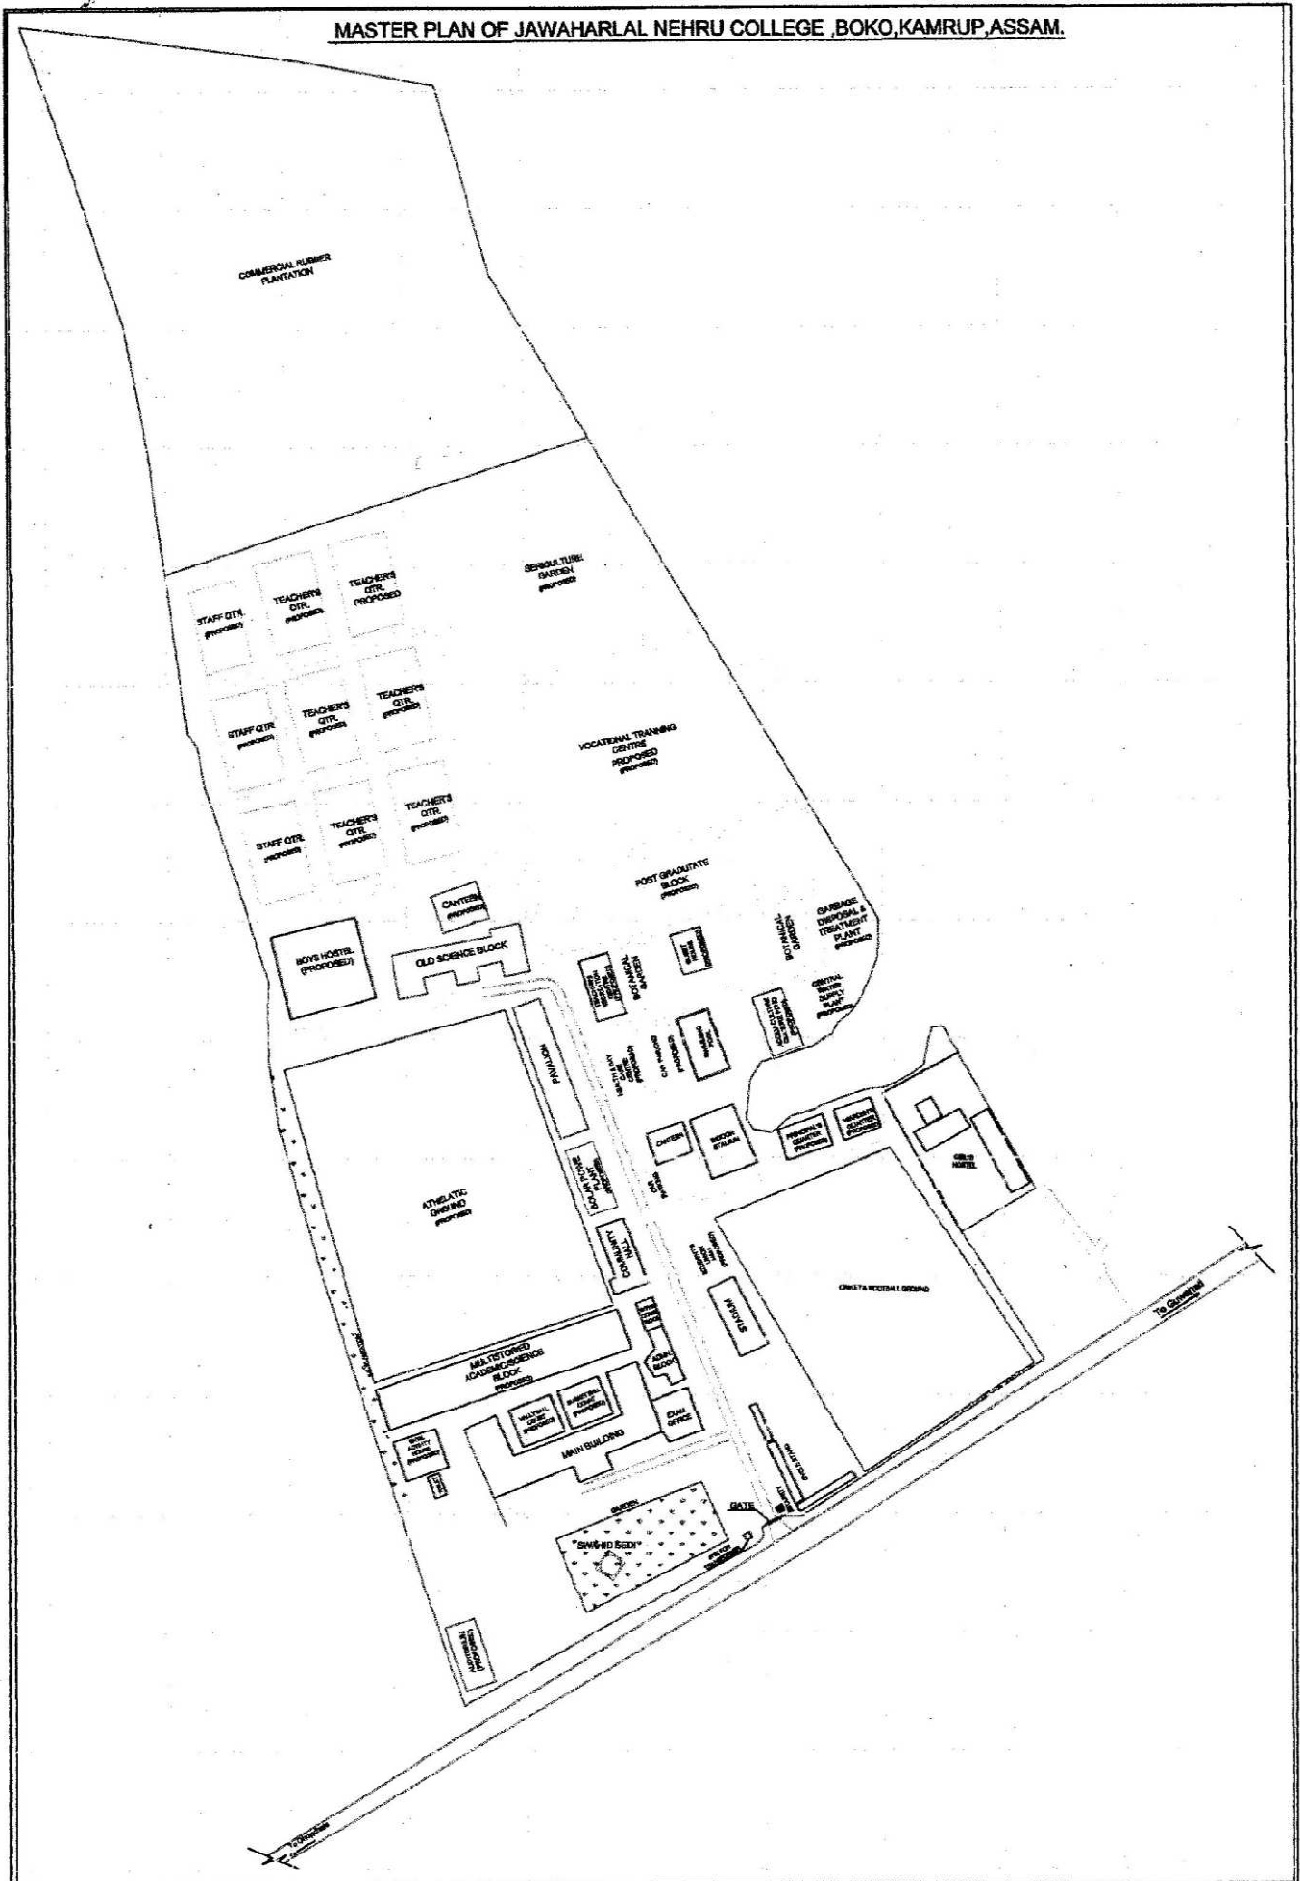

MASTER PLAN OF JAWAHARLAL NEHRU COLLEGE, BOKO, KAMRUP, ASSAM.

	SCALE SCALE = 1 : 1,000 GRID INTERVAL : 50 METRE	LEGEND 01. SH 02. ROAD 03. PLOT BOUNDARY 04. GATE 05. WALL 06. VOLUME BUILDING	PROJECT TITLE : MASTER PLAN OF JAWAHARLAL NEHRU COLLEGE	CLIENT : Jawaharlal Nehru College, Boko	SURVEY YEAR : October 2011 DRAWING NO :
	LOCATION : Jawaharlal Nehru College Boko, Kamrup (R) STATE : ASSAM		SURVEYED BY: North-East Surveyor & consultants (MasDon) TOTAL SURVEY AREA: 110 Bigha	CHECKED BY: 	